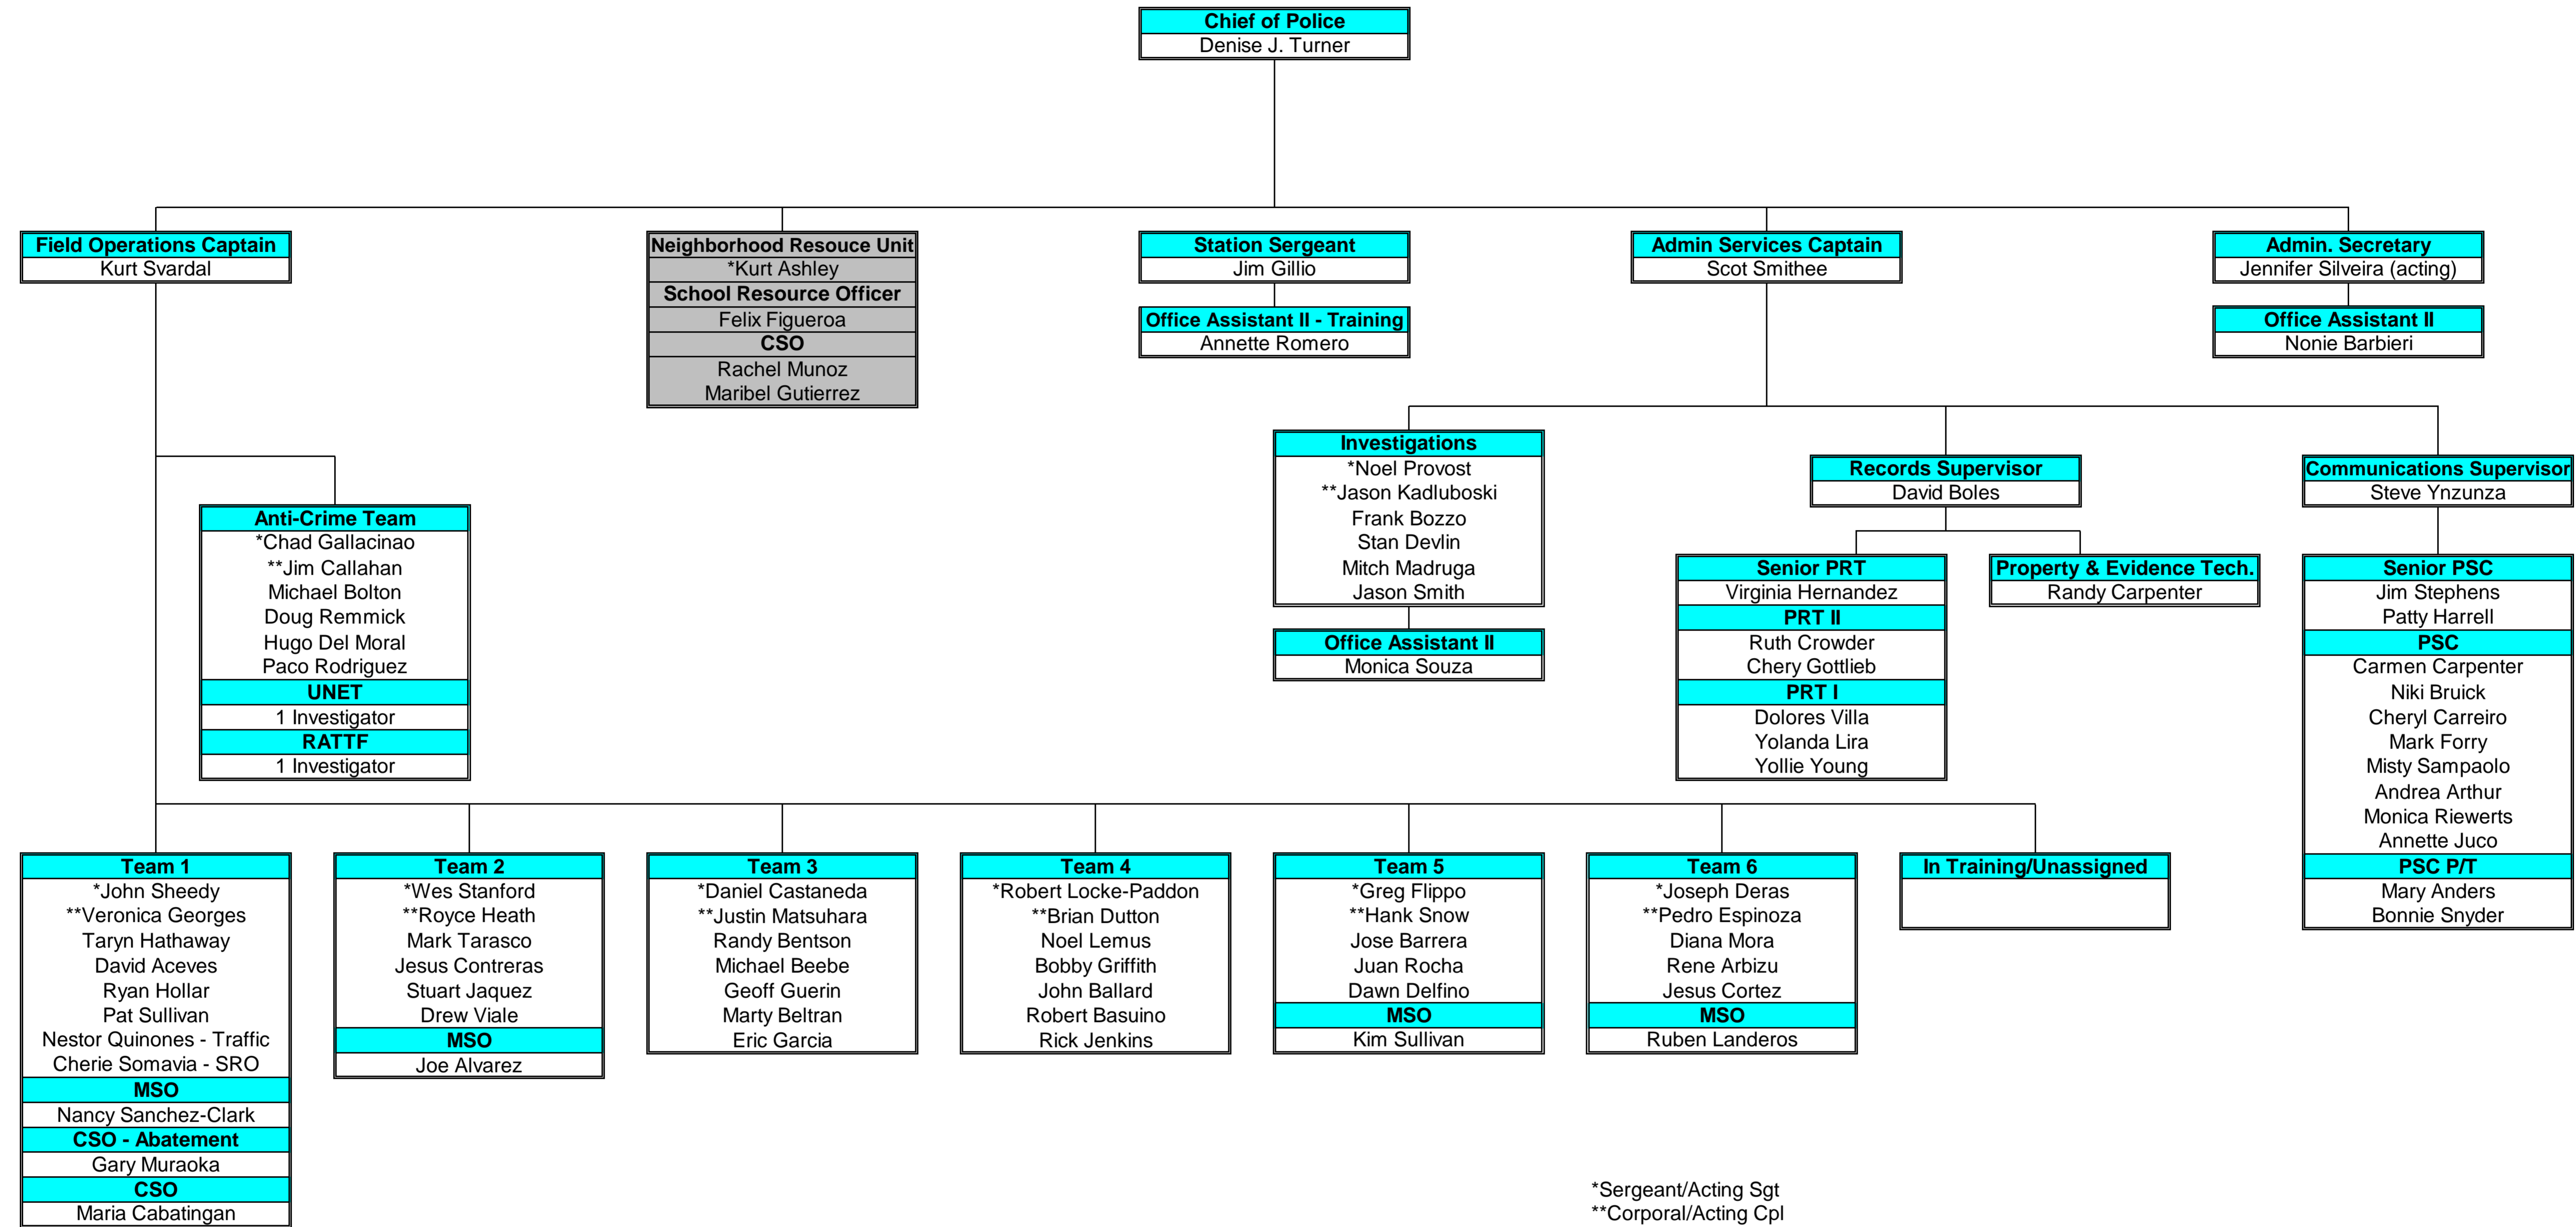

**City of Gilroy
Police Department**

*Sergeant/Acting Sgt
 **Corporal/Acting Cpl
 Revised: 02/25/2009
 Phase out unit; re-deploy members July 2009